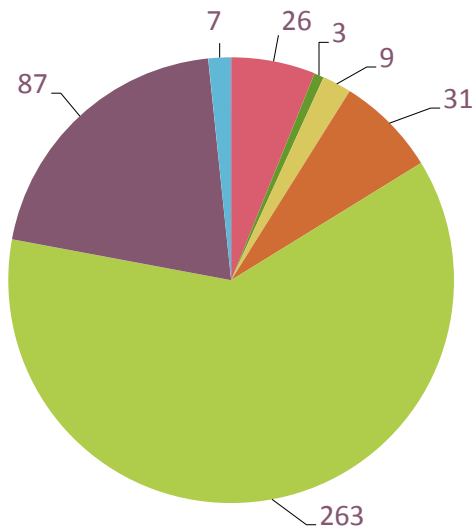

POLLI:NATION

2016 Survey Season Summary Stats

Who did the survey?

431 completed Polli:Nation surveys were submitted in 2016
(surveying season April-October)

- Adult volunteer group
- Other
- Youth groups
- College/University
- Primary schools
- Family/Friends
- Secondary schools

81% Schools (61% from Primary schools and 20% from Secondary schools)
7% Other
7% Adult volunteer groups
5% Colleges/Universities, Family/friends and Youth groups combined

When did people survey for pollinators?

What have people said about the survey?

"We have learnt new skills and a lot of new things about pollinating insects."

"As a class we thought we wouldn't find many pollinators in our grounds but were surprised at how many species we saw."