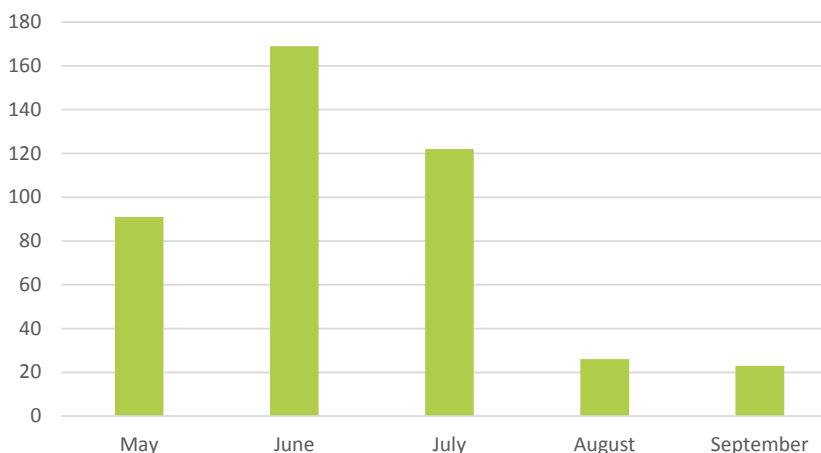

POLLI:NATION

2016 Survey Season Summary Stats

Who did the survey?

431 completed Polli:Nation surveys were submitted in 2016
(surveying season April-October)

- Adult volunteer group
- Other
- Youth groups
- College/University
- Primary schools
- Family/Friends
- Secondary schools

What have people said about the survey?

"We have learnt new skills and a lot of new things about pollinating insects."

"As a class we thought we wouldn't find many pollinators in our grounds but were surprised at how many species we saw."