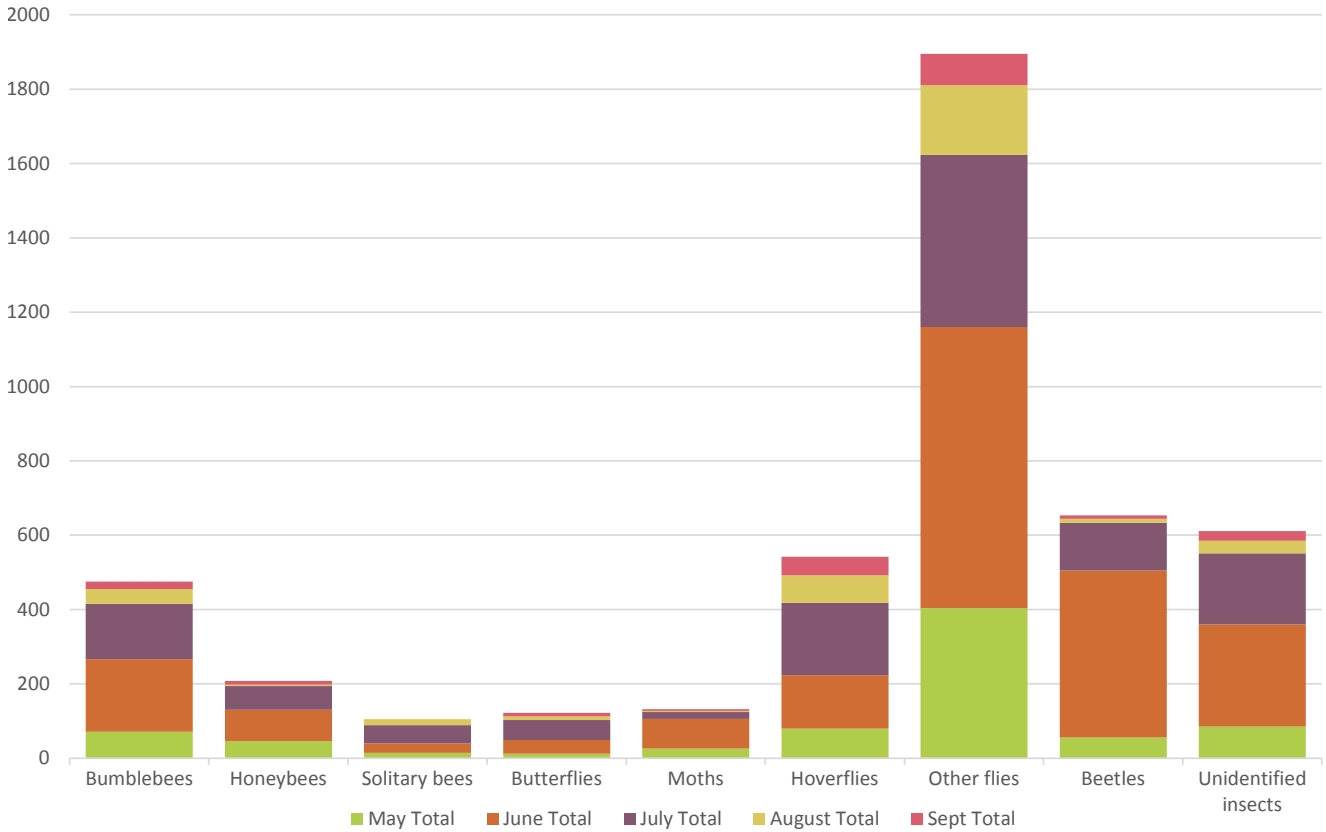

POLLI:NATION

2016 Survey Season Summary Stats

Who did the survey?

431 completed Polli:Nation surveys were submitted in 2016
(surveying season April-October)

- Adult volunteer group
- Other
- Youth groups
- College/University
- Primary schools
- Family/Friends
- Secondary schools

81% Schools (61% from Primary schools and 20% from Secondary schools)
7% Other
7% Adult volunteer groups
5% Colleges/Universities, Family/friends and Youth groups combined

When did people survey for pollinators?

What have people said about the survey?

"We have learnt new skills and a lot of new things about pollinating insects."

"As a class we thought we wouldn't find many pollinators in our grounds but were surprised at how many species we saw."

"The children really enjoyed the activity and were eager to search other areas for pollinators."

POLLI:NATION

2016 Survey Season Summary Stats

Most frequently recorded plants

Species Quest pollinators recorded most frequently